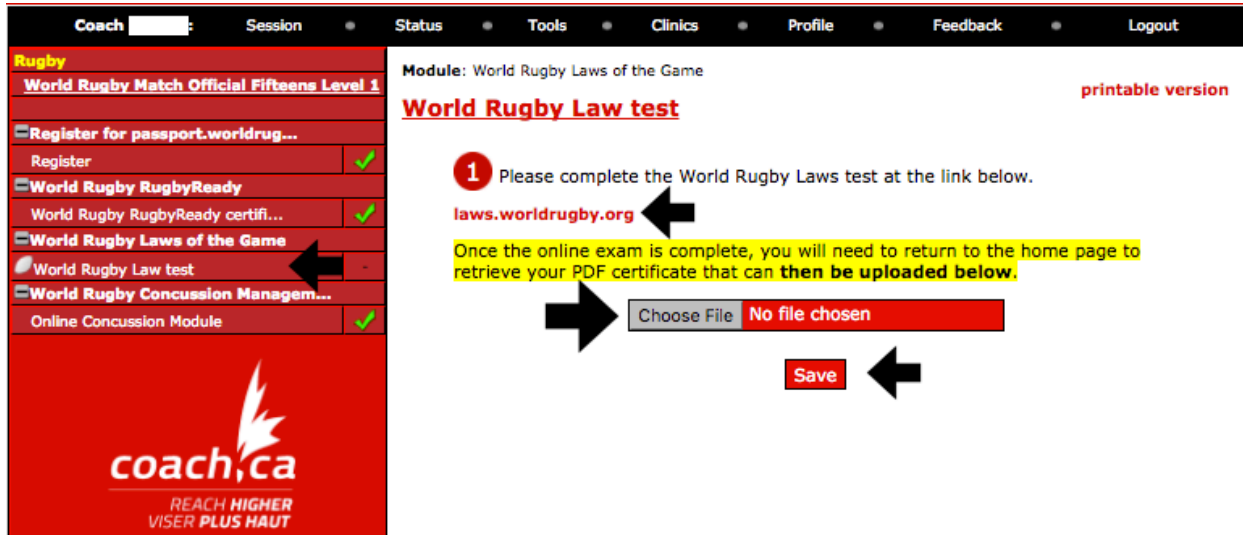

10) To complete a module, click on the name of the module on the left hand side of the page.
  - a. Next, click the link, complete the module and save the certificate.
  - b. Once the module is completed and certificate saved, click 'Choose File' to upload your certificate.
  - c. Finally, click 'Save' to upload your certificate.