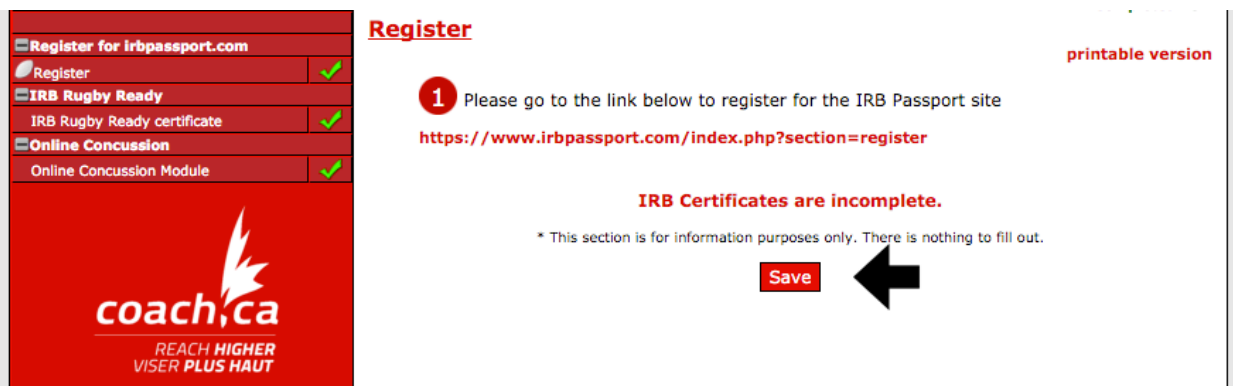

14) You can now click 'Save' to save all uploaded certificates on your Rugby Canada Training & Education page.